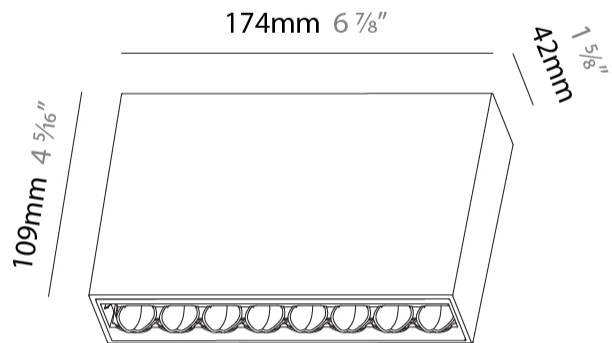

GENERAL

Series: Magiq Hollow Wallwash
Subseries: Magiq Hollow Wallwash
Brand: Prolight
Division: Architectural
Mounting Type: Surface
Mounting Location: Ceiling
Subcategory: Wallwash

PHYSICAL

Shape: Rectangle
Length (mm): 174
Length (in): 6 ⁷/₈
Width (mm): 42
Width (in): 1 ⁵/₈
Height (mm): 109
Height (in): 4 ⁵/₁₆
Light Distribution: Direct
Fixture Finish: SSR / BKV / CWI / CRY / HAB / UFT / ITA / RUA / FTG / MYG / LOD / PUS / FRO / FUP / KIA / POP / BLS / SPG / MEY / GOH / GUM / CHC / COM / ABZ / JAG / OBR / MOS / ROR
Holder Finish: WHI / BLK
Fixture Material: Aluminum Die Cast

ELECTRICAL

Lamp Type: LED (Zhaga Standard)
Input Wattage (W): 19
Total Output Wattage (W): 17.3
Dimming: Tri-Mode (Non-Dimming and Phase Dimming (120Vac only) and 0-10V Dimming)
Driver Included: Yes
Driver Location: Integrated
Driver Type: Constant Current - Universal
Driver Class: Class 1
Input Voltage (V): 120 - 277
Constant Current (mA): 700mA

LED

Number of LEDs: 4
Color Temperature (°K): 2700 / 3000 / 3500 / 4000
Max. Delivered Lumen (lm): 1270 / 1270 / 1513 / 1544
Nominal Lumen (lm): 1492 / 1492 / 1778 / 1814
CRI: >90 CRI
Efficiency (%): 80
Lamp Life (hrs): 50000

OPTICAL

Adjustability: Fixed

RATINGS AND CERTIFICATIONS

Certified By: Certified for North American Standards
IP rating: IP20