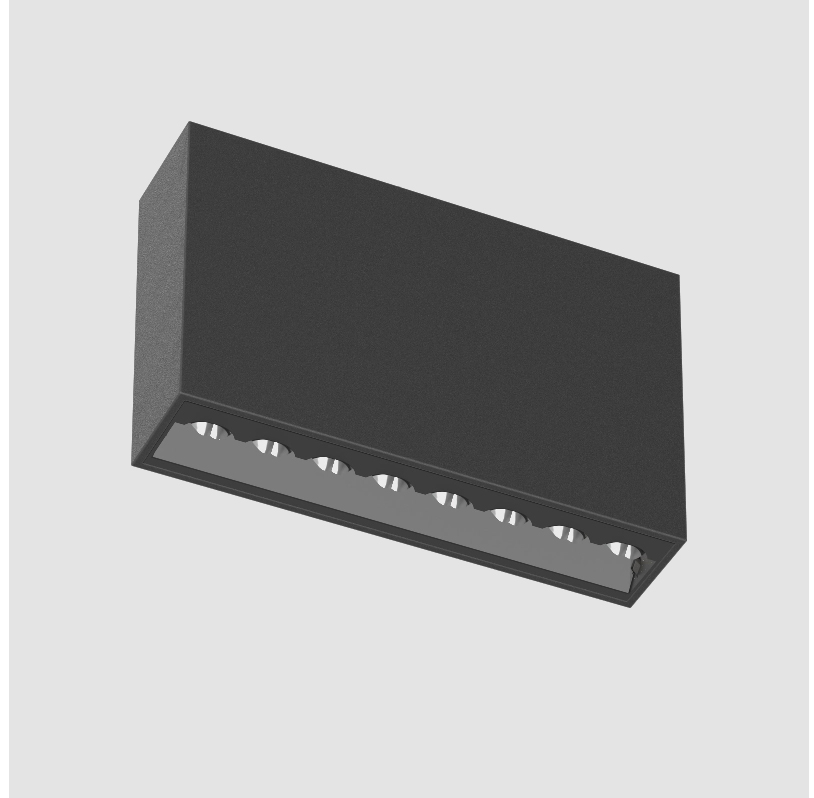

MAGIQ HOLLOW WALLWASH SURFACE

A3D187-

base number Color Finish Finishes
 Temperature Options (Diamond)

- To build a product code in our configurator select the specify button on the base model # product page
- To build a manual product code on this datasheet choose from the options listed below in blue font and add the suffix to the base model #

GENERAL

Series: Magiq Hollow Wallwash
 Subseries: Magiq Hollow Wallwash
 Brand: Prolight
 Division: Architectural
 Mounting Type: Surface
 Mounting Location: Ceiling
 Subcategory: Wallwash

PHYSICAL

Shape: Rectangle
 Length (mm): 174
 Length (in): 6 ⁷/₈
 Width (mm): 42
 Width (in): 1 ⁵/₈
 Height (mm): 109
 Height (in): 4 ⁵/₁₆
 Light Distribution: Direct
 Fixture Finish: SSR / BKV / CWI / CRY / HAB / UFT / ITA / RUA / FTG / MYG / LOD / PUS / FRO / FUP / KIA / POP / BLS / SPG / MEY / GOH / GUM / CHC / COM / ABZ / JAG / OBR / MOS / ROR
 Holder Finish: WHI / BLK
 Fixture Material: Aluminum Die Cast

OPTICAL

Adjustability: Fixed

RATINGS AND CERTIFICATIONS

Certified By: Certified for North American Standards
 IP rating: IP20

MAGIQ HOLLOW WALLWASH SURFACE

A3D187-

PROJECT _____

TYPE _____

GENERAL

Series: Magiq Hollow Wallwash
 Subseries: Magiq Hollow Wallwash
 Brand: Prolicht
 Division: Architectural
 Mounting Type: Surface
 Mounting Location: Ceiling
 Subcategory: Wallwash

PHYSICAL

Shape: Rectangle
 Length (mm): 174
 Length (in): 6 ⁷/₈
 Width (mm): 42
 Width (in): 1 ⁵/₈
 Height (mm): 109
 Height (in): 4 ⁵/₁₆
 Light Distribution: Direct
 Fixture Finish: SSR / BKV / CWI / CRY / HAB / UFT / ITA / RUA / FTG / MYG / LOD / PUS / FRO / FUP / KIA / POP / BLS / SPG / MEY / GOH / GUM / CHC / COM / ABZ / JAG / OBR / MOS / ROR
 Holder Finish: WHI / BLK
 Accent Finish: SSR / BKV / CWI / CRY / HAB / LAG / UFT / ITA / RUA / RUR / MIC / FTG / MYG / TWT / LOD / PUS / FRO / FUP / KIA / POP / BLS / SPG / MEY / GOH / GUM / CHC / COM / ABZ / JAG
 Fixture Material: Aluminum Die Cast