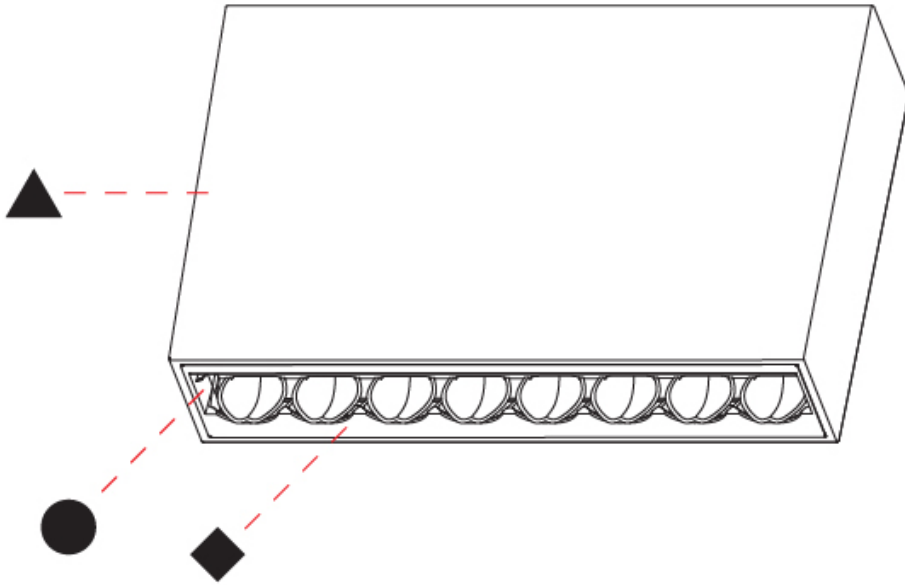

MAGIQ HOLLOW WALLWASH SURFACE

A3D188-

PROJECT _____

TYPE _____

SPECIFIER _____

QUANTITY _____

DATE _____

A